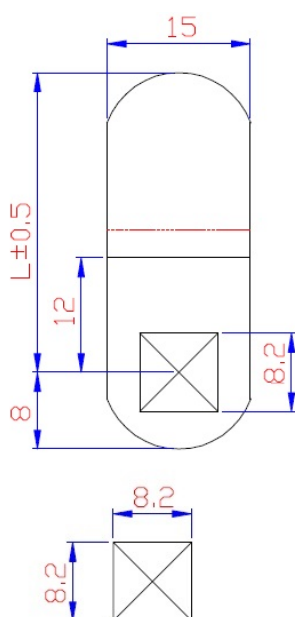

PRODUCT SHEET

Description:

Cam No. A31 F/1900 & 5250 Series, Cranked 3mm, C/E 25mm

Item number:

14.04.731-0

Units	Box	Carton	HS Code	Barcode
Pcs.	1	300	8301600090	
				5704866454346

CODE	L	H
A31	25	3
A32	30	3
A33	35	3
A34	40	3
A35	45	3
A36	50	3